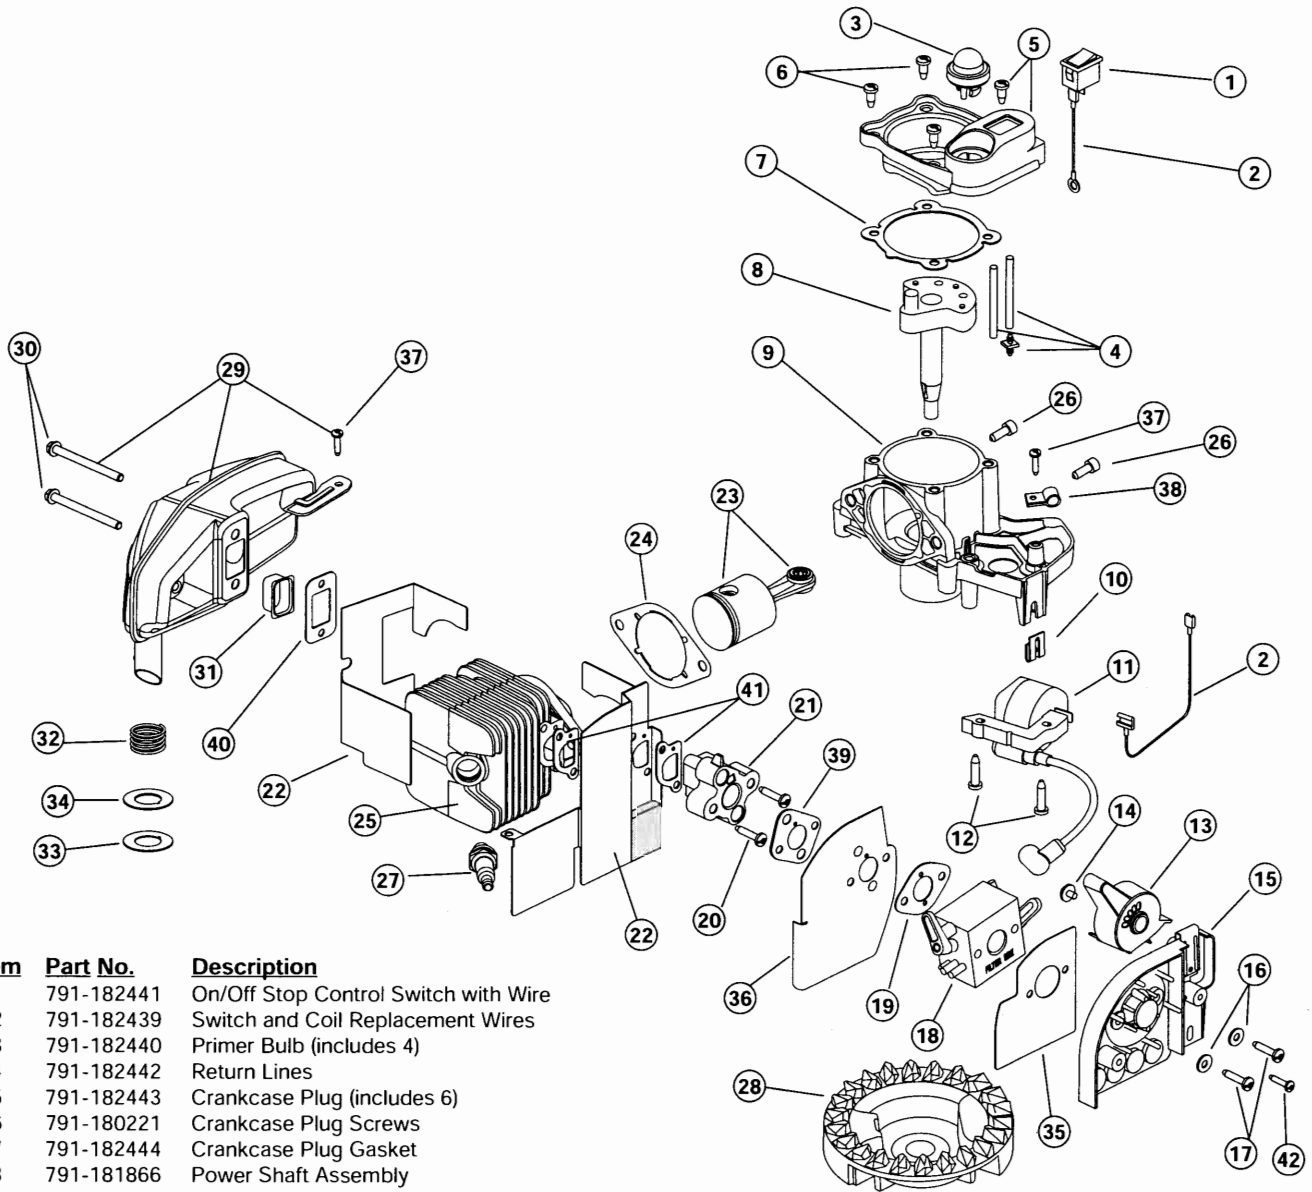

ENGINE PARTS - MODEL 340BV

2-CYCLE GAS BLOWER-VAC

PPN- 4IDS340G034

Item	Part No.	Description
1	791-182441	On/Off Stop Control Switch with Wire
2	791-182439	Switch and Coil Replacement Wires
3	791-182440	Primer Bulb (includes 4)
4	791-182442	Return Lines
5	791-182443	Crankcase Plug (includes 6)
6	791-180221	Crankcase Plug Screws
7	791-182444	Crankcase Plug Gasket
8	791-181866	Power Shaft Assembly
9	791-182445	Crankcase Assembly (includes 6, 8 & 10)
10	791-181064	Tinnerman Nut
11	791-182446	Module Assembly (includes 12)
12	791-182447	Module Screw
13	791-182448	Throttle Lever
14	791-182449	Screw
15	791-182450	Air Cleaner Base
16	791-182451	Washer
17	791-182452	Carburetor Mount Screw
18	791-182453	Carburetor (includes 4)
19	791-182454	Carburetor Gasket
20	791-182452	Spacer Mounting Screw
21	791-182456	Carburetor Spacer
22	753-04163	Cylinder Baffle Assembly
23	753-04164	Piston and Rod Assembly
24	753-04165	Cylinder Gasket
25	753-04166	Cylinder Assembly (includes 24 & 26)
26	791-182461	Cylinder Bolt
27	791-610311	Spark Plug
28	791-182462	Flywheel
29	792-182756	Muffler Assembly (includes 30-34 & 37)
30	791-160335	Muffler Mounting Screw
31	791-182762	Spark Arrestor Screen

Item	Part No.	Description
32	753-04160	Exhaust Tube Spring
33	753-04169	Exhaust Tube Washer
34	791-182759	Exhaust Tube Gasket
35	791-182515	Air Filter Heat Shield
36	791-182516	Carburetor Heat Shield
37	791-182188	Screw
38	791-182491	Clip
39	791-182518	Heat Shield Gasket
40	753-04167	Exhaust Gasket
41	791-182563	Intake Gasket
42	791-181930	Screw
*	791-182567	Kit, Foam Seal
*	791-182520	O.E.M. Carburetor Repair Kit (Walbro)
*	791-182521	Gasket Diaphragm Repair Kit (Walbro)
*	753-1209	Piston Ring
*	753-04170	Short Block Assembly (includes 8-10 & 23-27)
*	791-610309	Oil Seal
*	Not Shown	